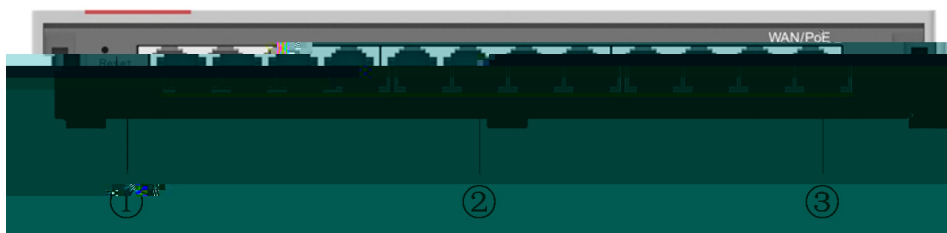

M7000L-RU

INC

LED

1

PoE

802.3af

	M7000L-12GT-RU				
	PoE		48Vdc		
	< 9W				
	0	40	0-1800m		
			1800~5000m	220m	1
	-40	70			
	10%	90% RH			
	5%	95% RH			

Console
M7000L-12GT-RUBOX

	M7000L-8GT-RU
	NA
	PoE 48Vdc
	<6W
	0 40 0-1800m 1800~5000m 220m 1
	-40 70
	10% 90% RH
	5% 95% RH
	GB/T 9254.1
	GB 4943.1
	172mm x 87mm x 26mm 26mm
	0.25

Console

M7000L-8GT-RUBOX

PoE/PoE+	802.3af/at
	<6W