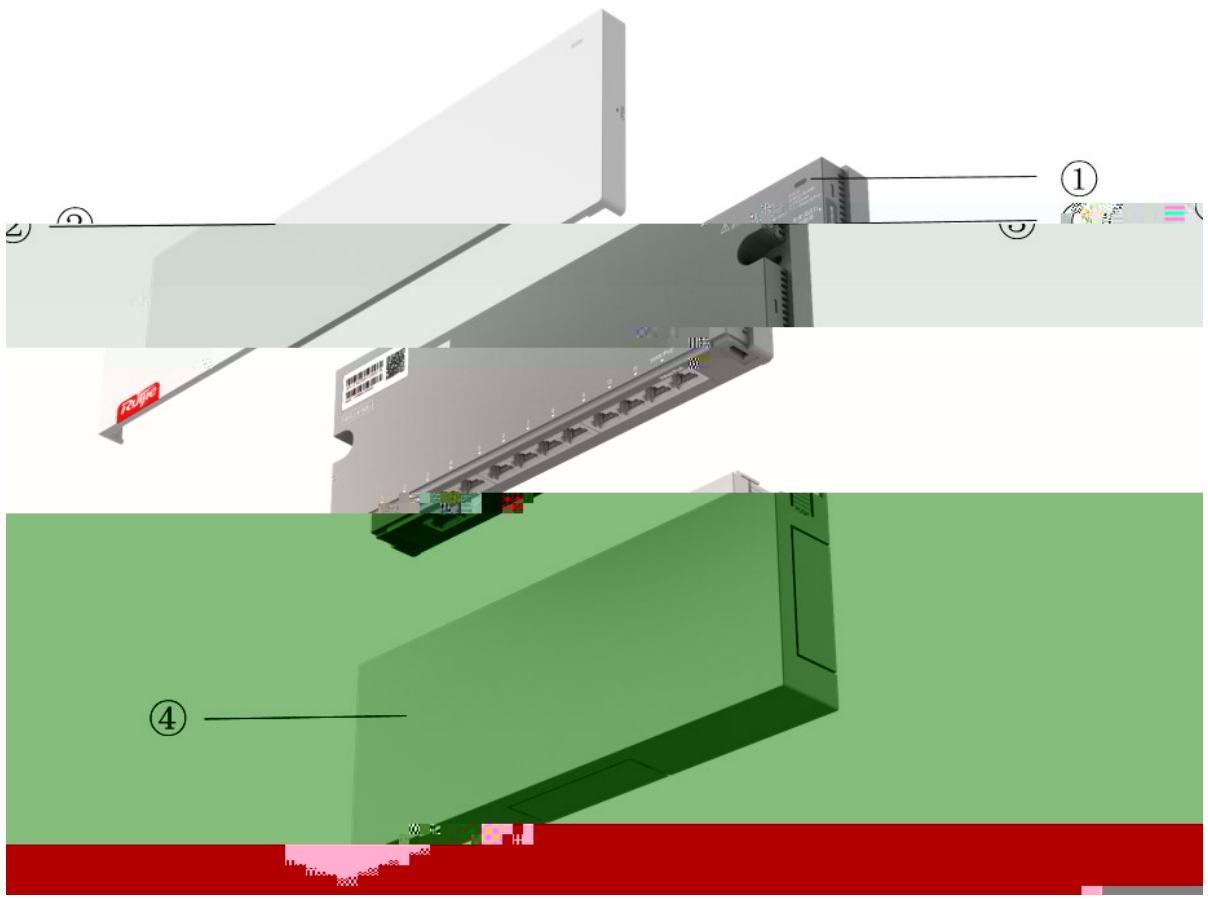

M7000L-RU

INC

LED

1

PoE

802.3af

	M7000L-12GT-RU				
	PoE		48Vdc		
	< 9W				
	0	40	0-1800m		
			1800~5000m	220m	1
	-40	70			
	10%	90% RH			
	5%	95% RH			

Console
M7000L-12GT-RUBOX